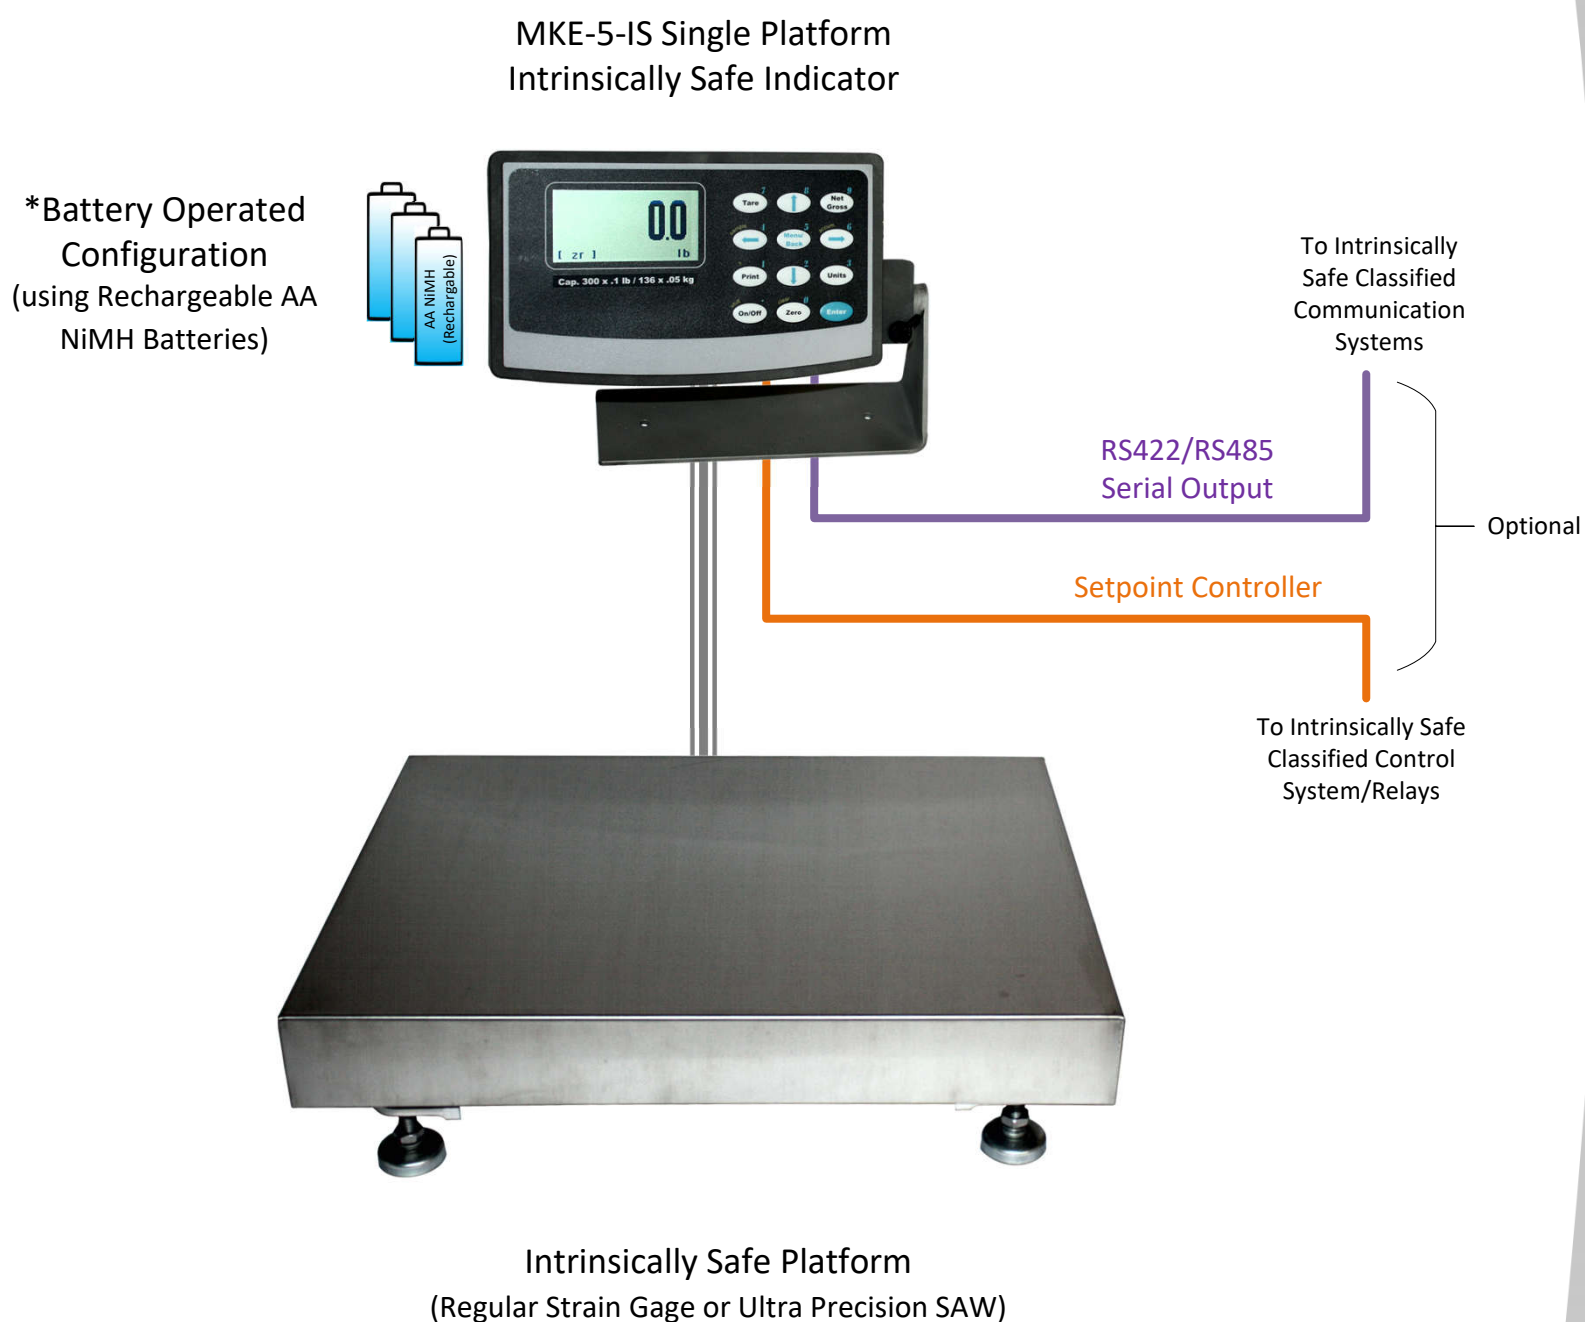

# MKE-5-IS SCALE SYSTEM SCHEMATIC – CONFIGURATION #1

Approved Intrinsically Safe (IS) Display Indicator (battery operated only) connected to approved IS Platform.

## HAZARDOUS AREA

### NOTES:

- 1) No components are required in the **SAFE** Area. All equipment reside in the **HAZARDOUS** Area during operation.
- 2) Batteries must be recharged in the **SAFE** Area. The IS Indicator does not recharge batteries.