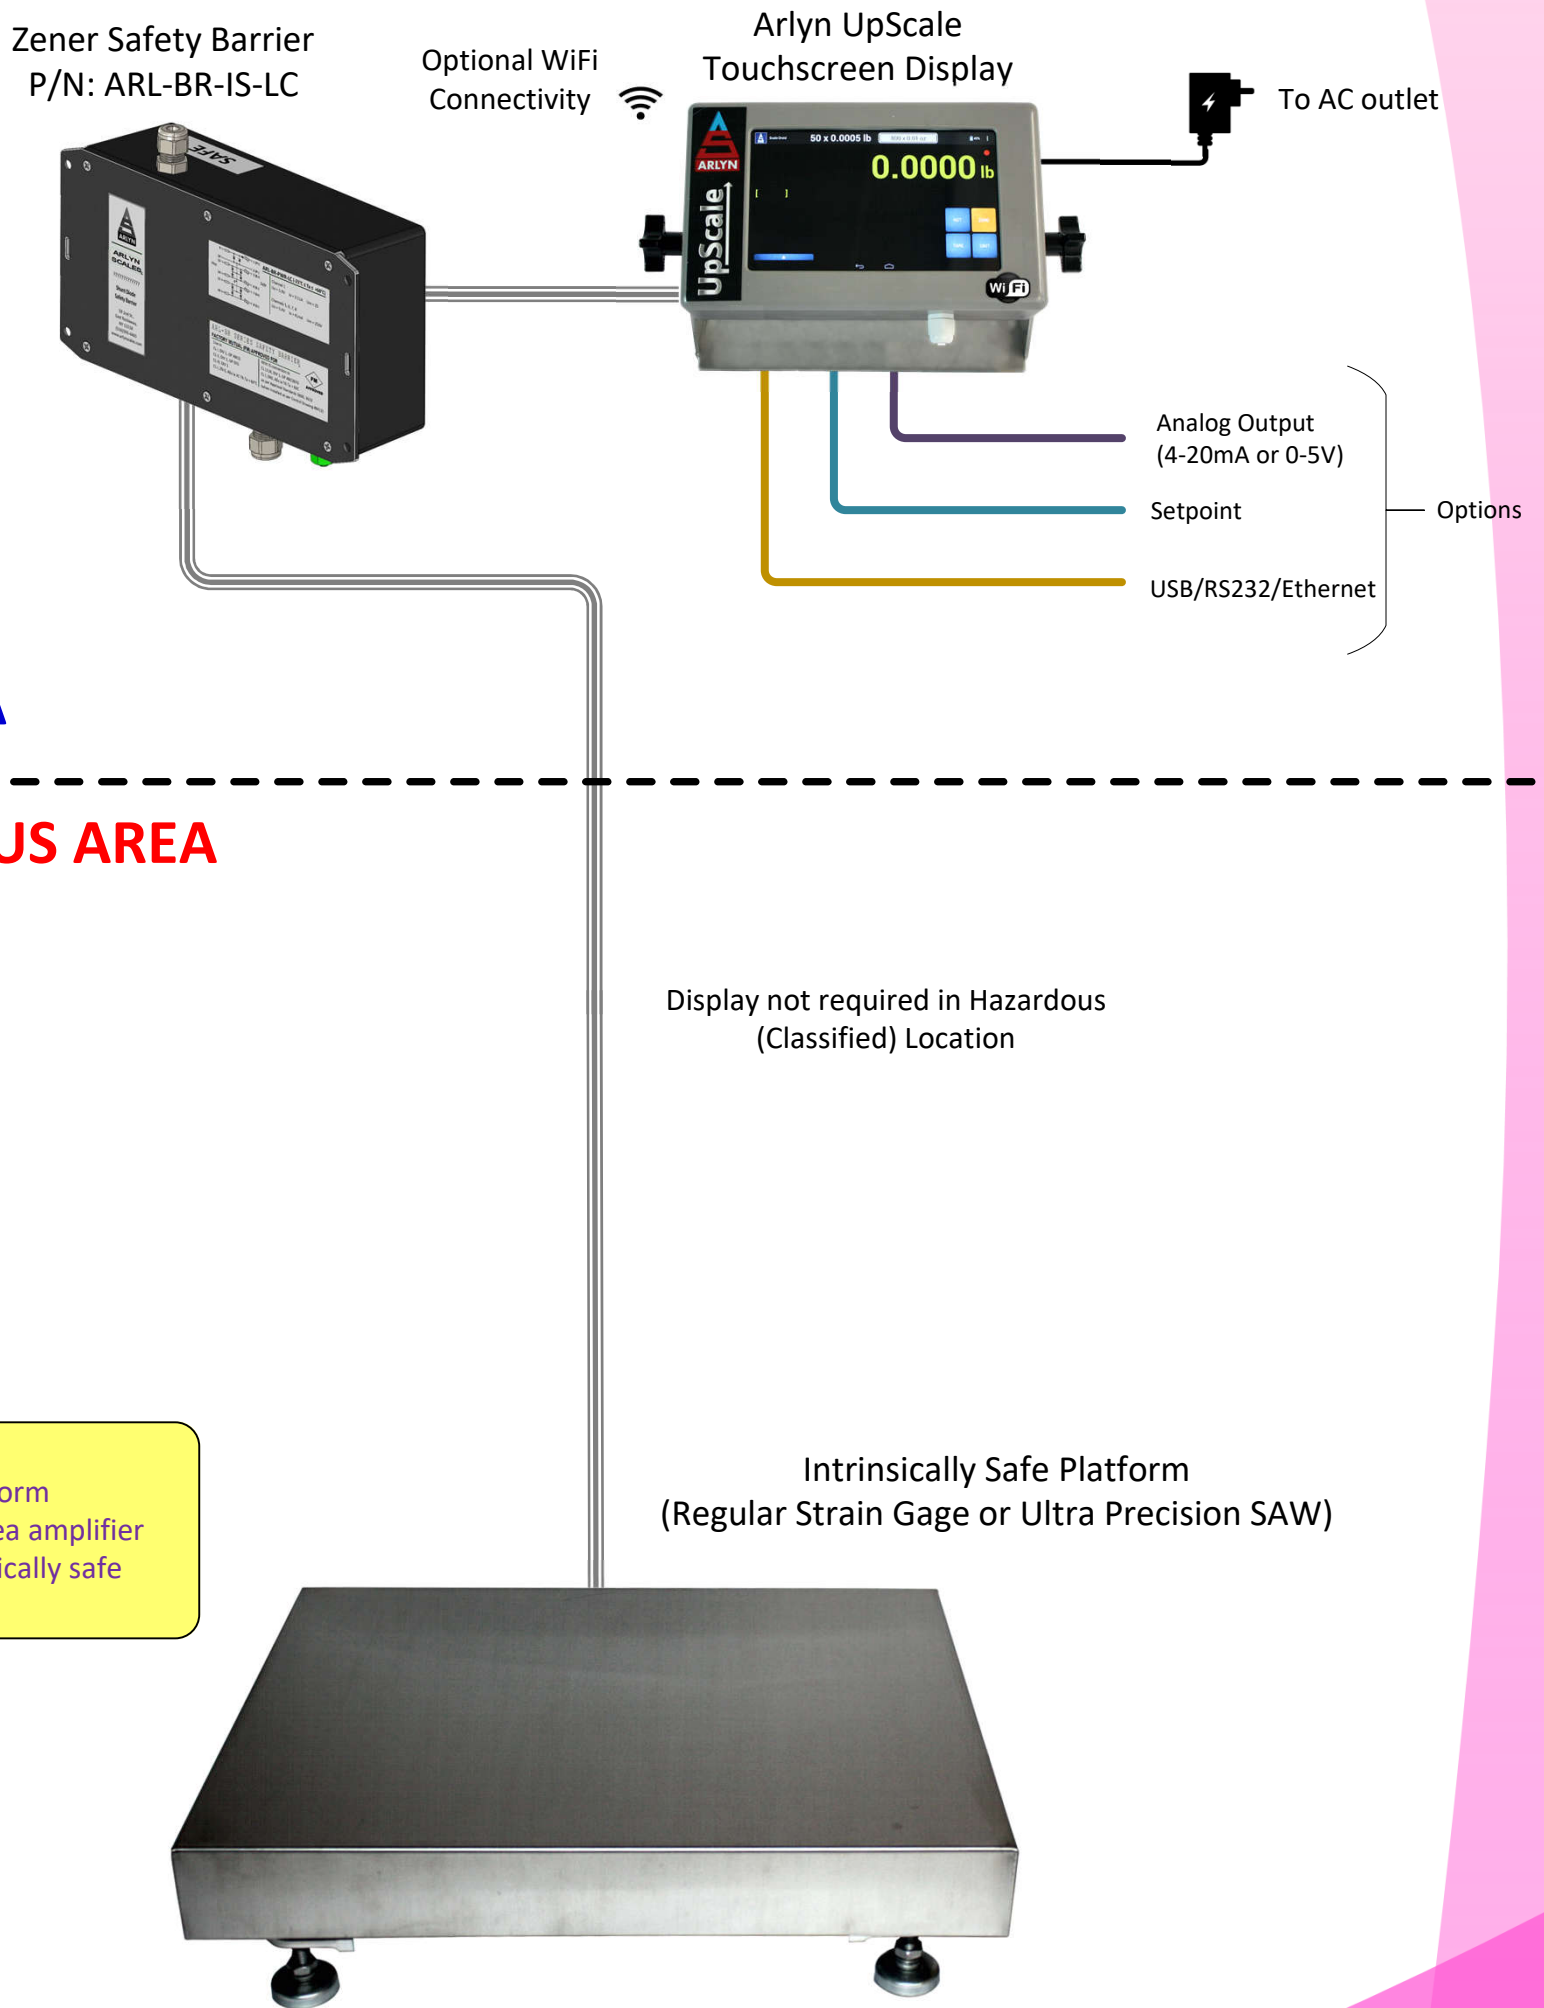

MKE-5-IS SCALE SYSTEM SCHEMATIC – CONFIGURATION #4.2

Explosion Proof, Intrinsically Safe ArlynGuard Platform connected to Safe Area Arlyn UpScale Touchscreen Indicator. No Hazardous Location Display.

Summary
Intrinsically Safe Platform connected to Safe Area amplifier board through intrinsically safe zener Safety Barrier.

- NOTES:**
- 1) Analog Output Amplifier box is a SAFE AREA component only. Wiring diagram from the box can be found here: <https://www.arlynscales.com/620g-4-20ma-2wire/>
 - 2) Intrinsically Safe Zener Safety Barrier must be installed according to Installation and Wiring Diagrams.
 - 3) No display required in this configuration. For display, see other configurations.